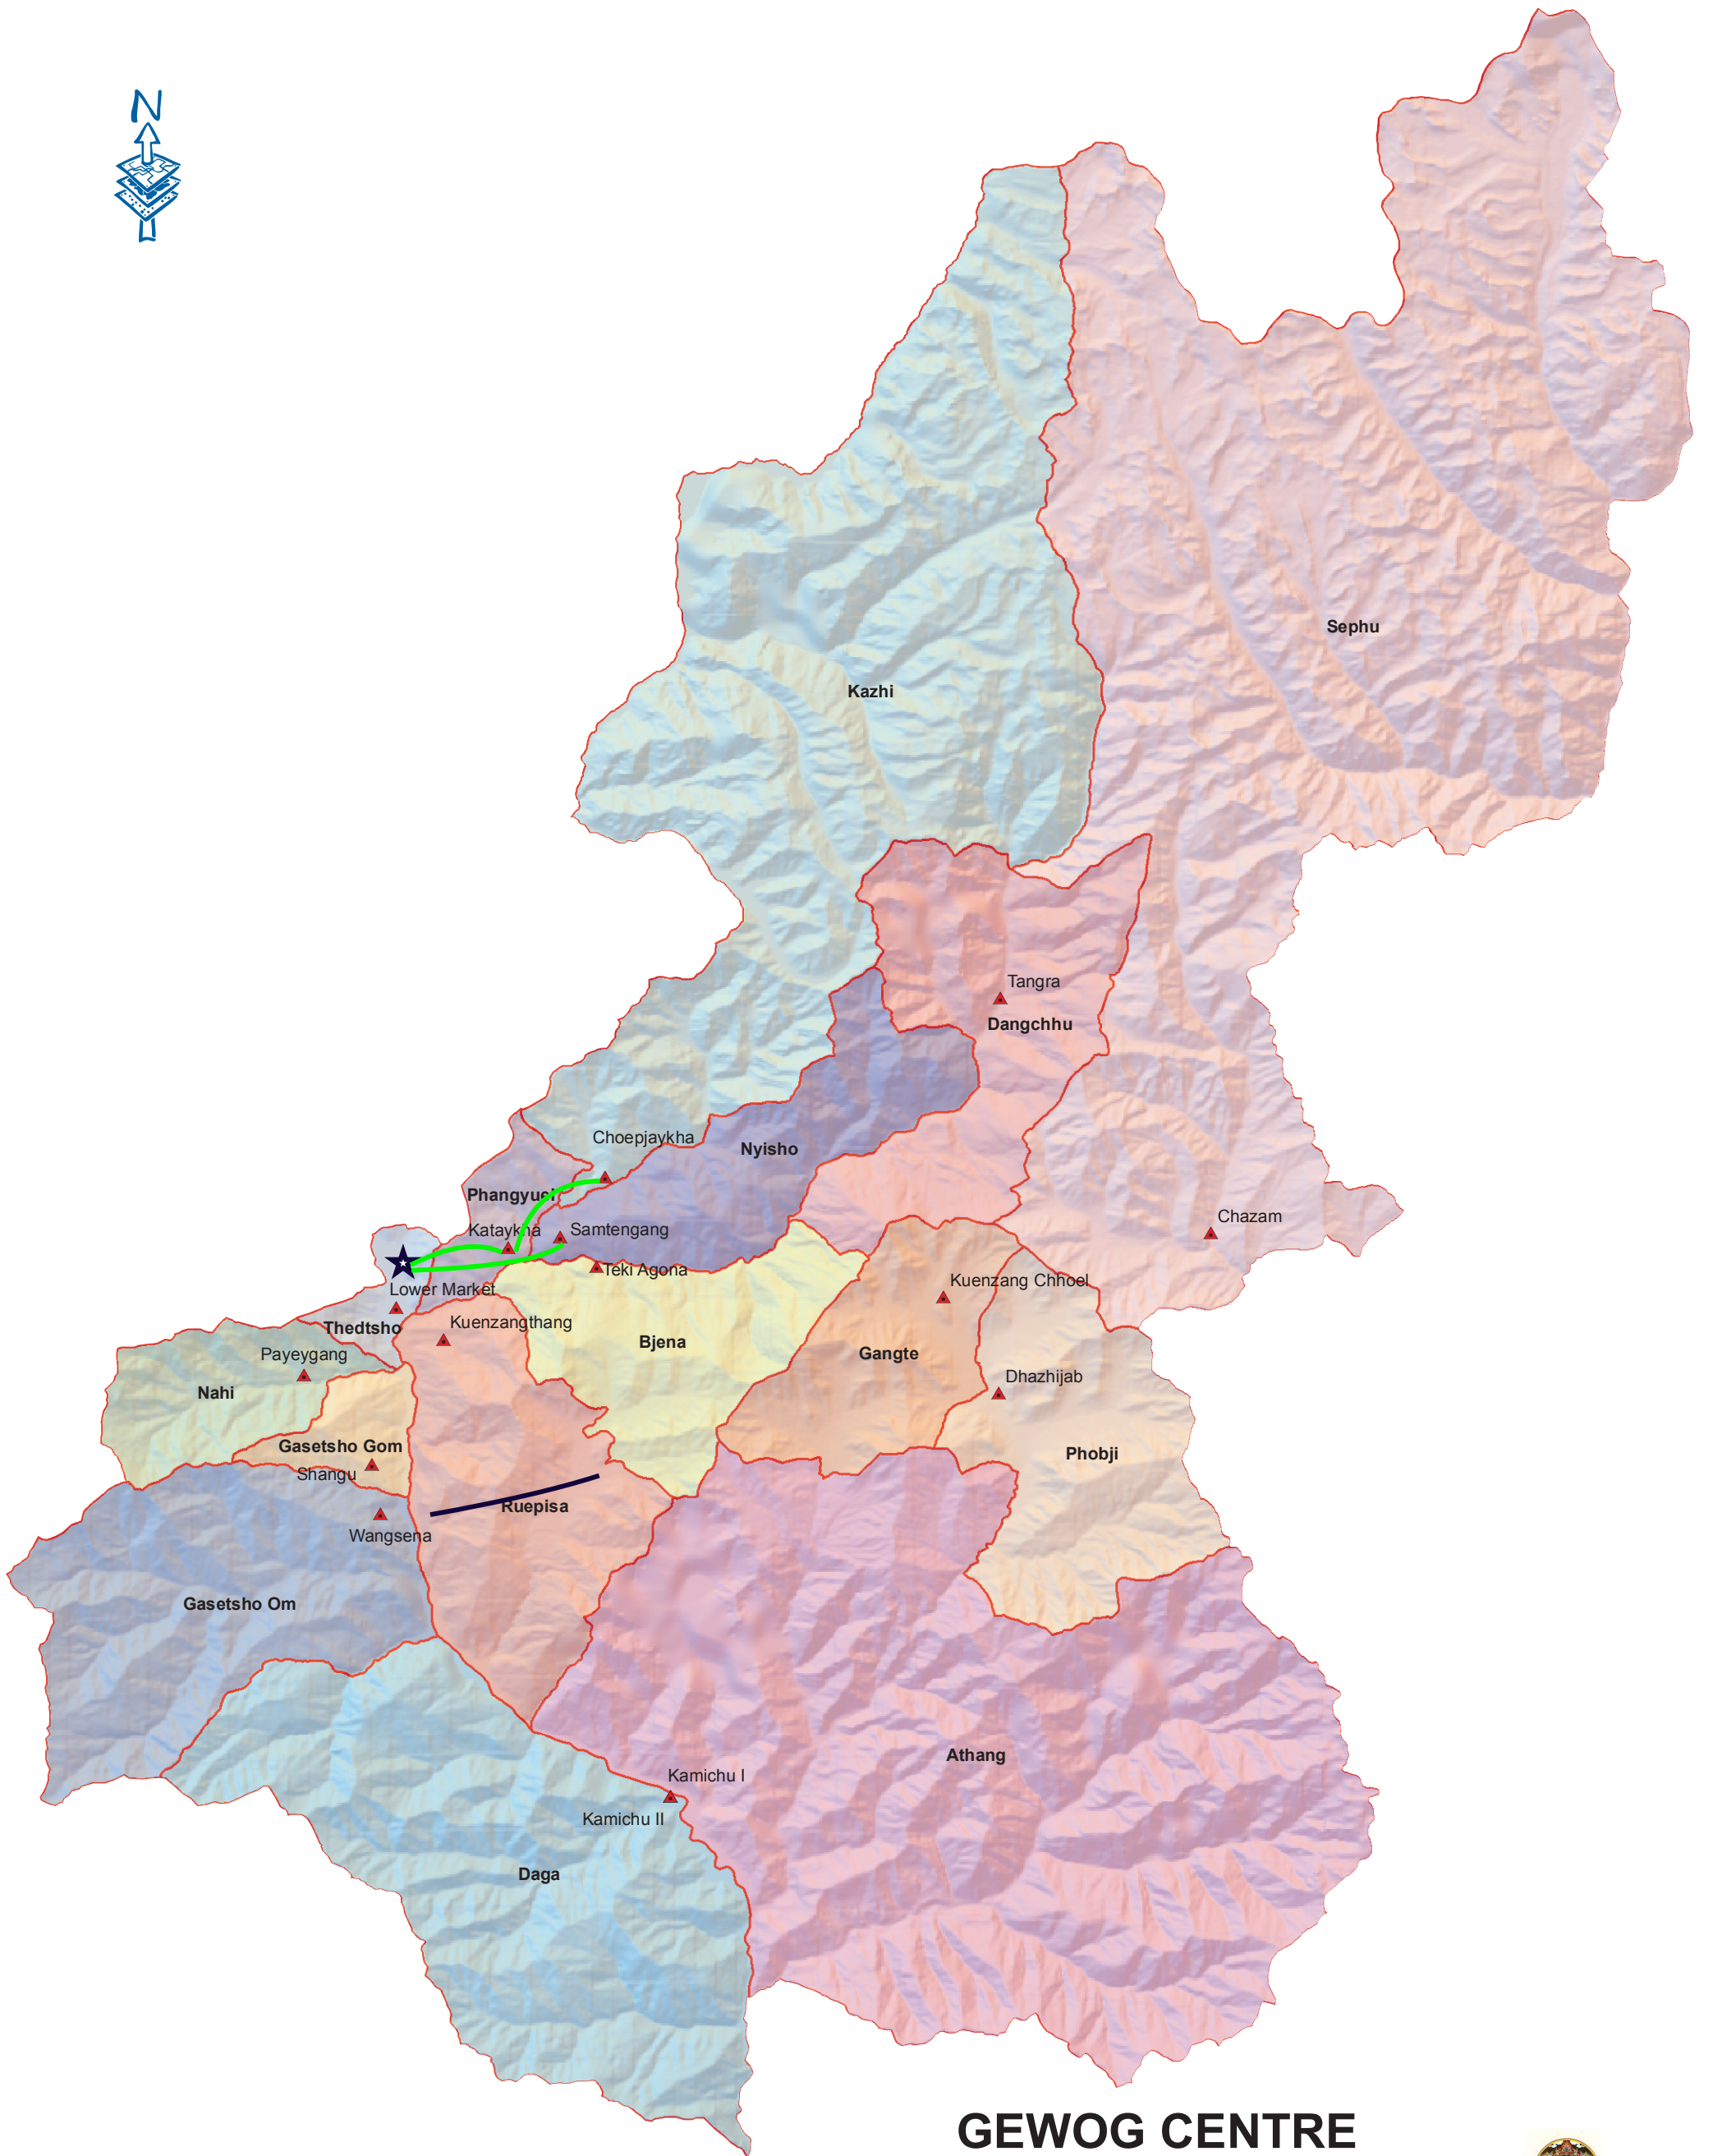

WANGDUE PHODRANG DZONGKHAG

GEWOG CENTRE
Scale :1:300,000

National Statistics Bureau